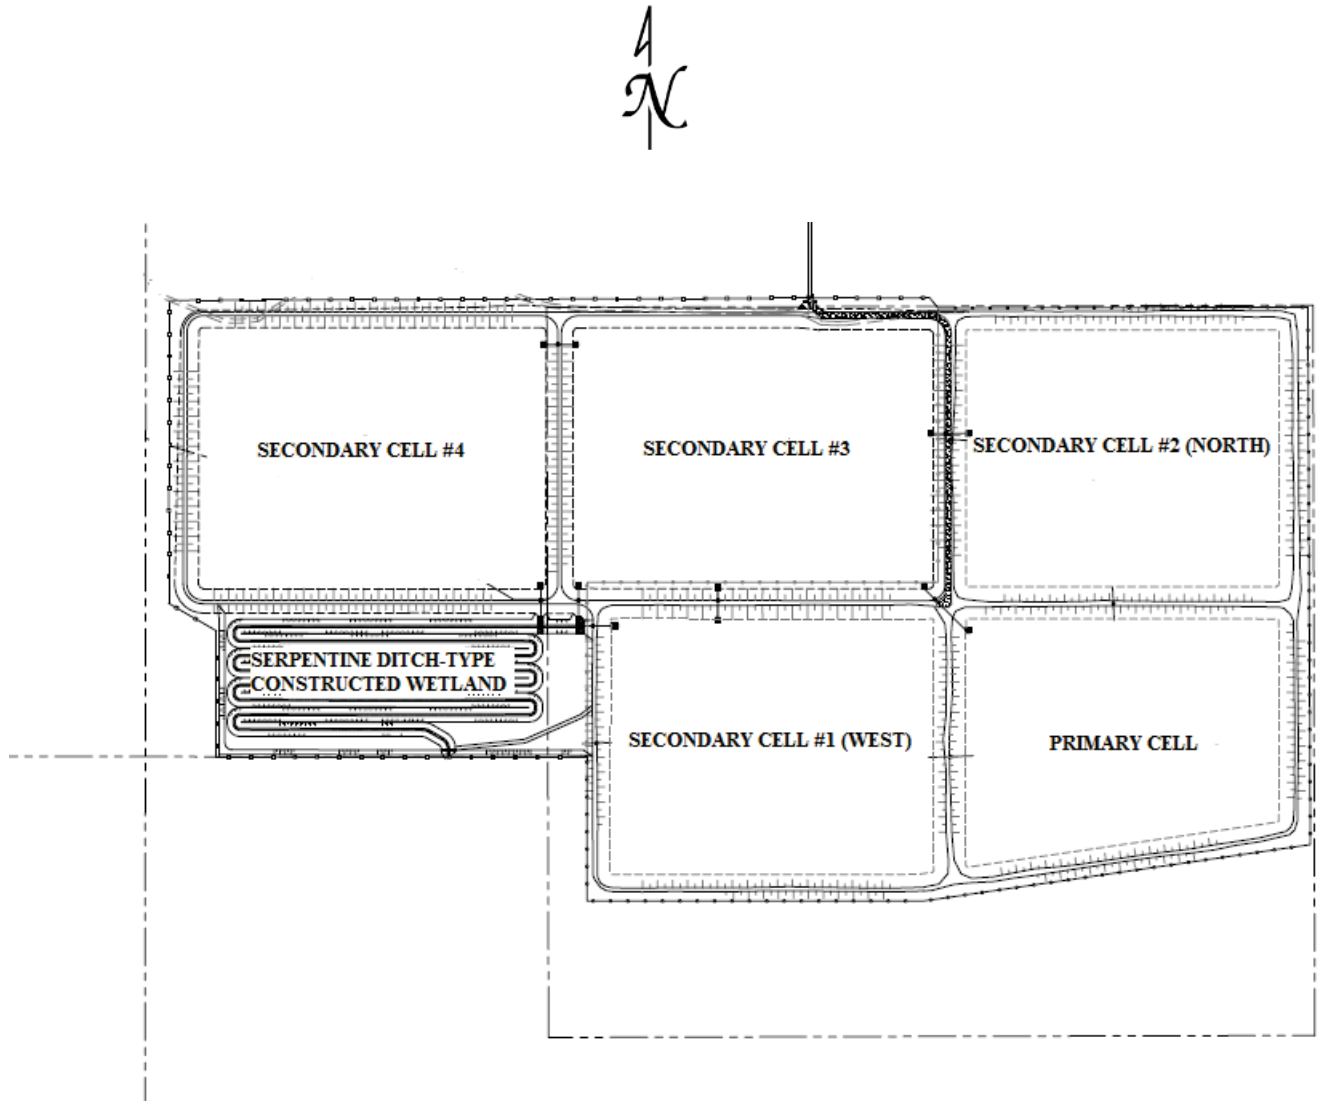

Schedule "A" to Environment Act Licence No. 230 VC R

Facility layout pursuant to Clauses 22, 25, 41 and 49.

Not to Scale