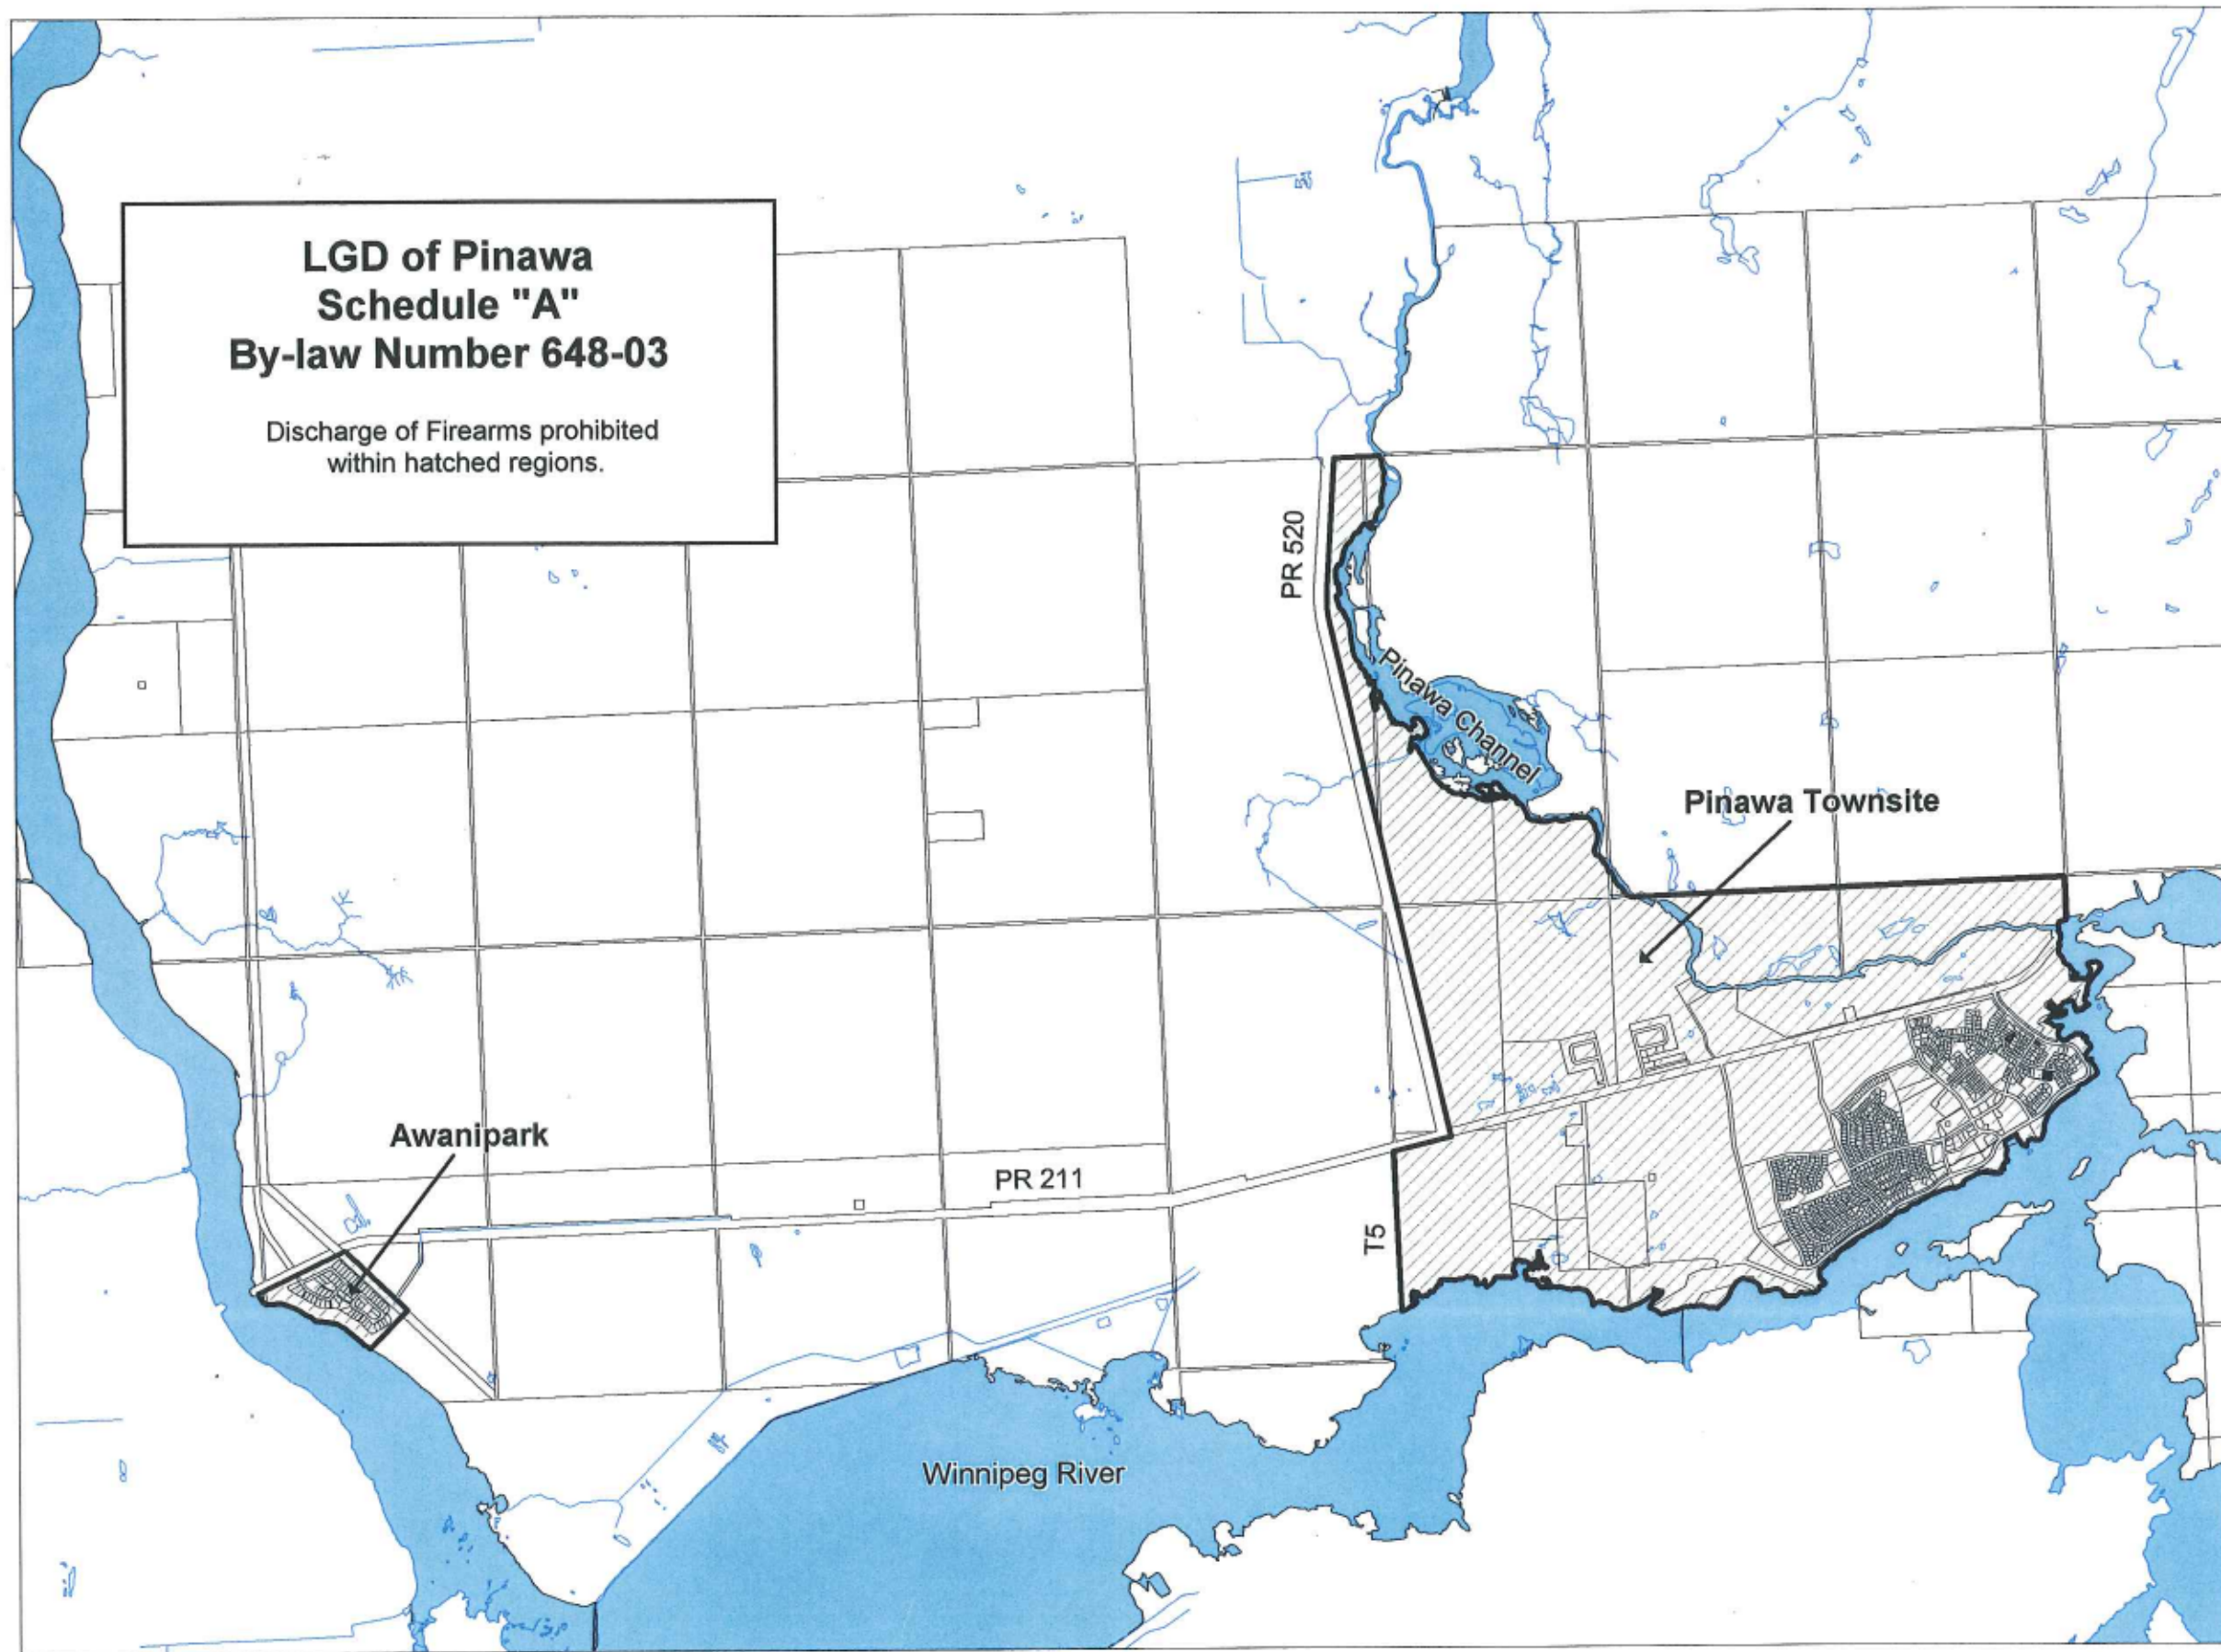

**LGD of Pinawa
Schedule "A"
By-law Number 648-03**

Discharge of Firearms prohibited
within hatched regions.

PR 520

Pinawa Channel

Pinawa Townsite

Awnipark

PR 211

T5

Winnipeg River